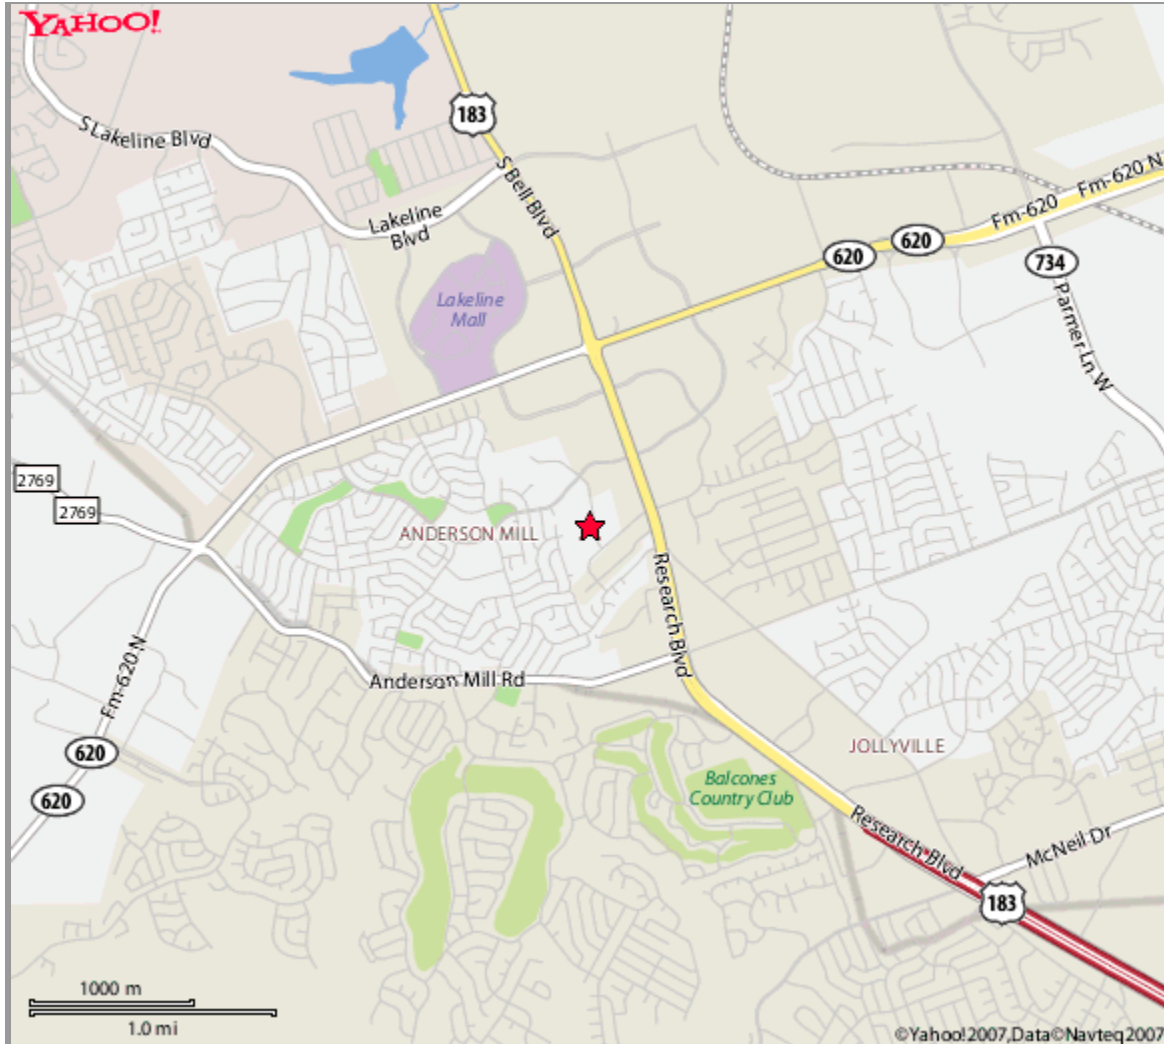

# Yahoo! Maps

[← Back to Map](#)

★ **Westwood High School 12400 Mellow Meadow Dr Austin, TX 78750-1824**

When using any driving directions or map, it's a good idea to do a reality check and make sure the road still exists, watch out for construction, and follow all traffic safety precautions. This is only to be used as an aid in planning.